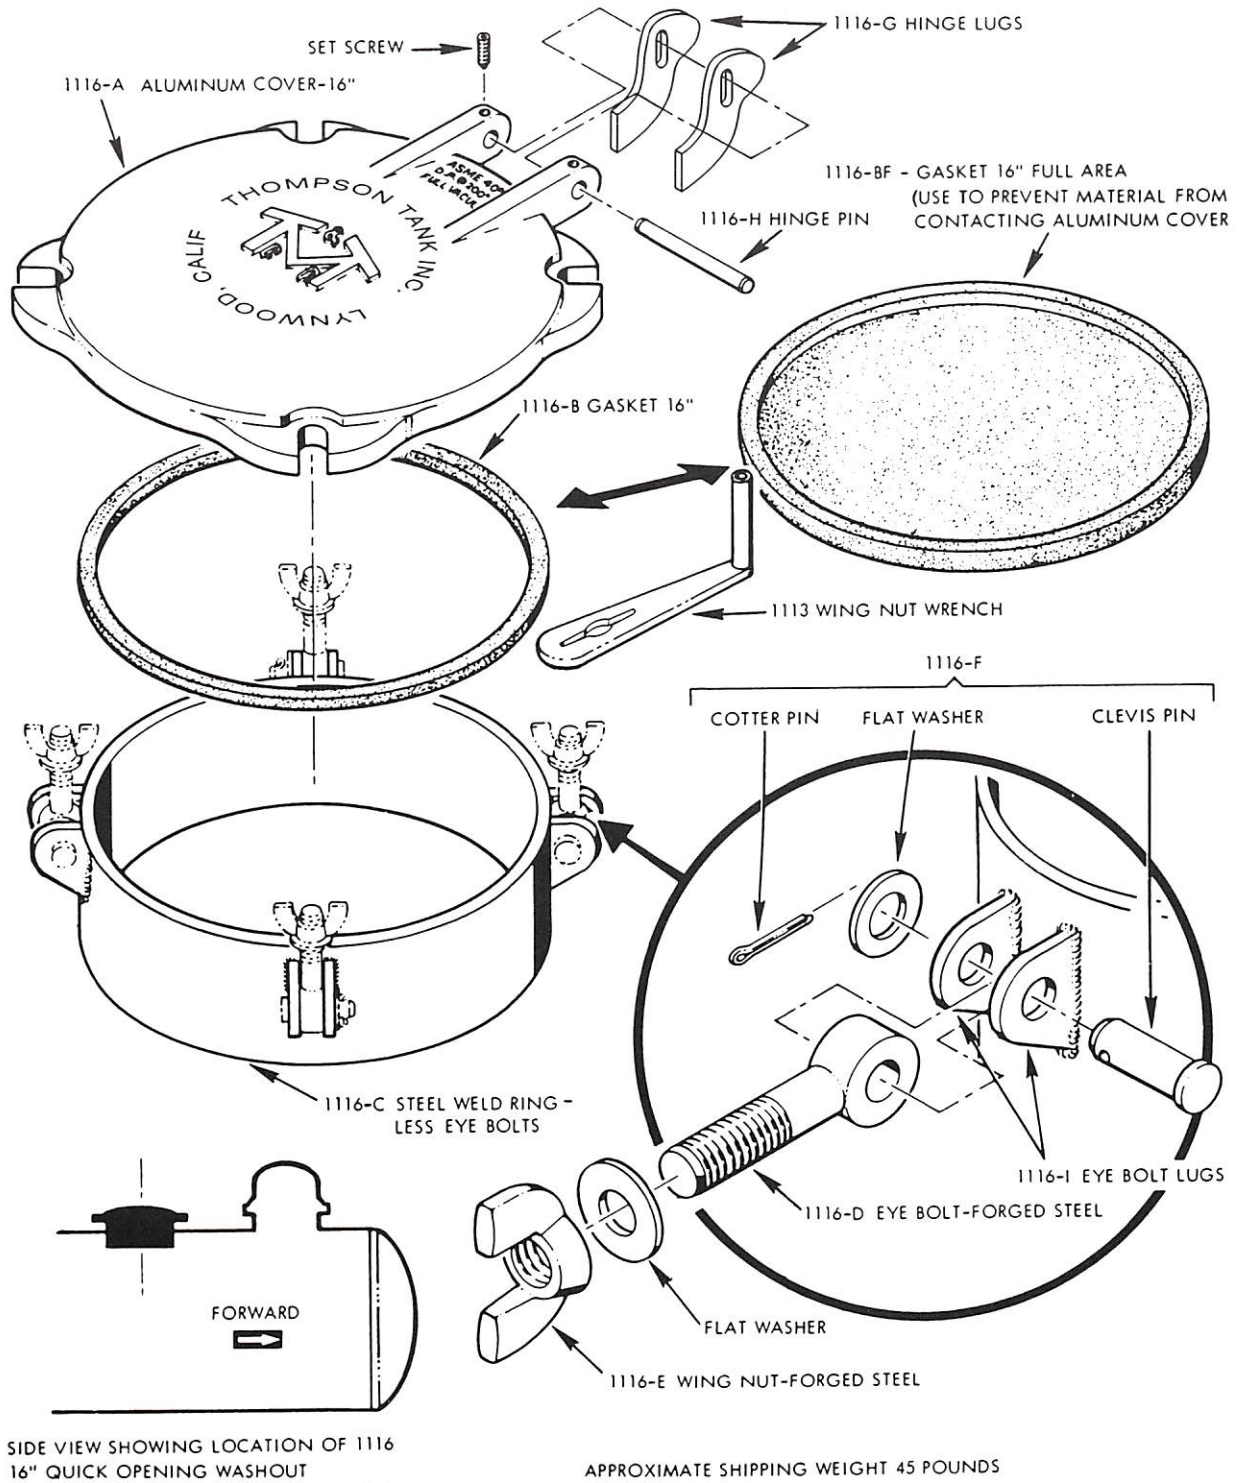

# THOMPSON VACUUM PRESSURE UNITS

**No. 1116 16" QUICK OPENING WASHOUT**  
 ASME 40# DESIGN PRESSURE @ 200°F AND FULL VACUUM

**THOMPSON TANK, INC.**

P.O. BOX 790 • LAKEWOOD, CA 90714-0790 • TEL: (310) 763-1540 • FAX: (310) 763-0009